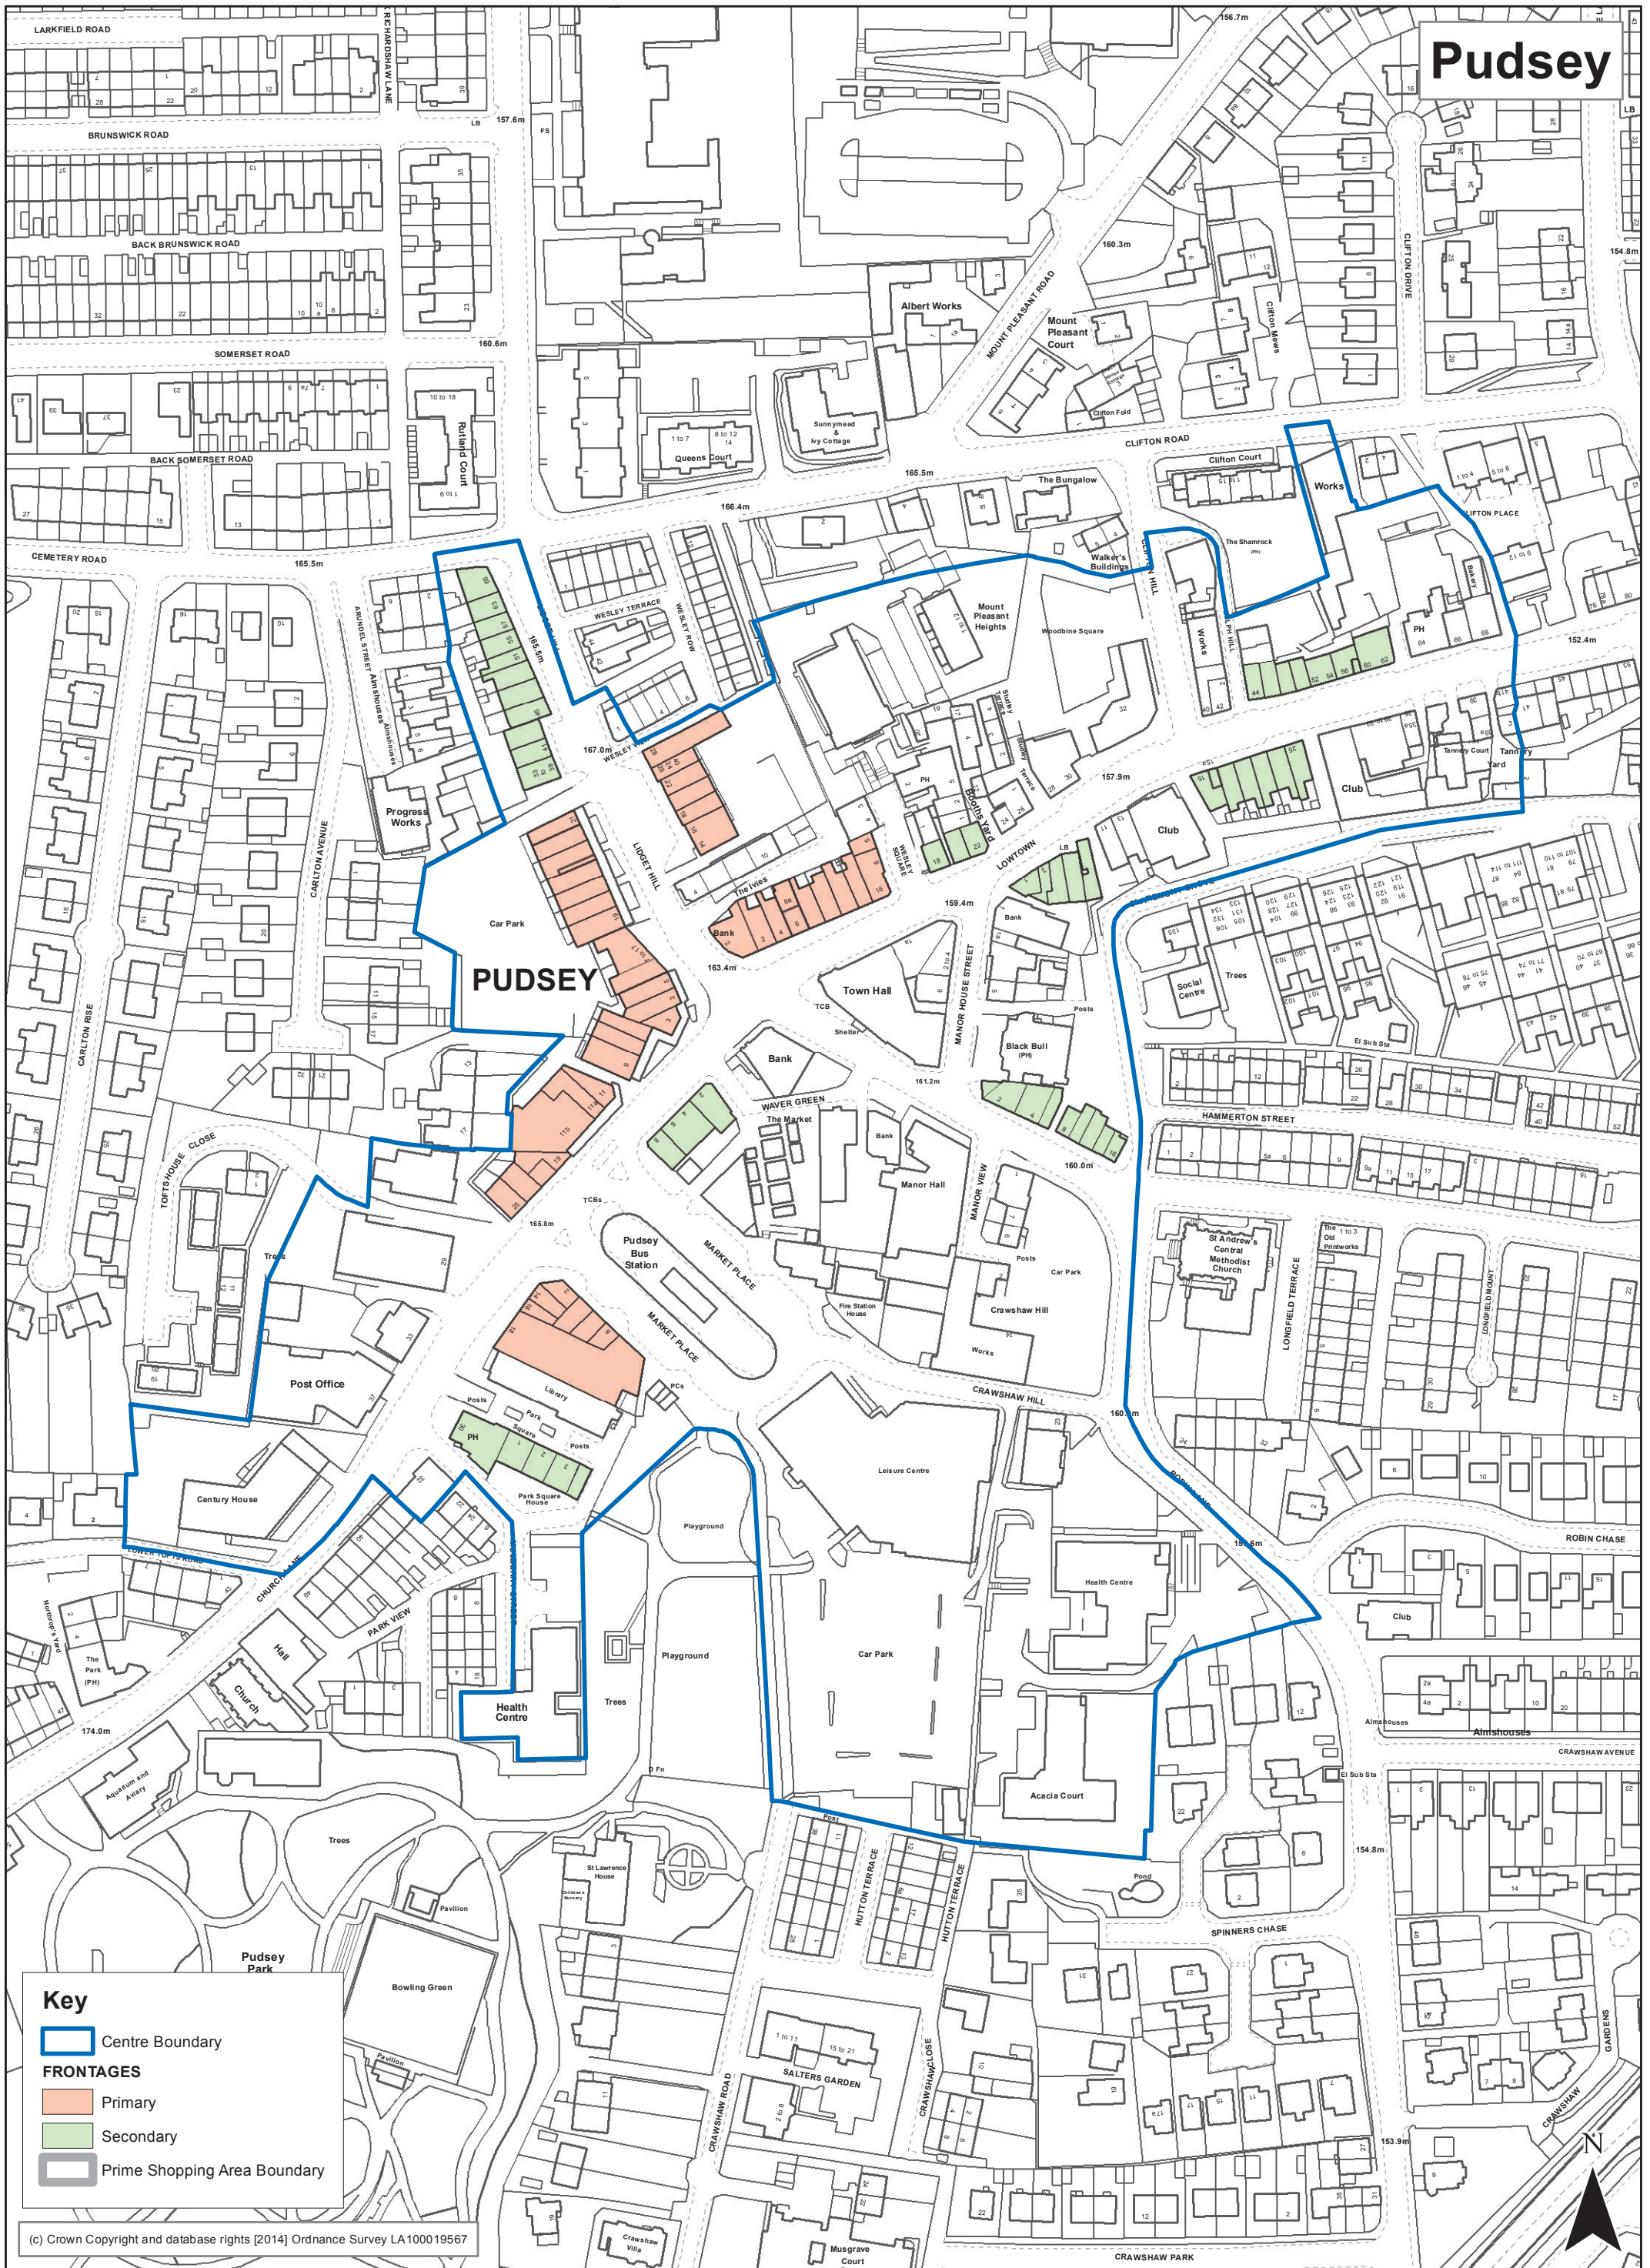

Pudsey

Key

- Centre Boundary
- FRONTAGES**
- Primary
- Secondary
- Prime Shopping Area Boundary

(c) Crown Copyright and database rights [2014] Ordnance Survey LA100019567